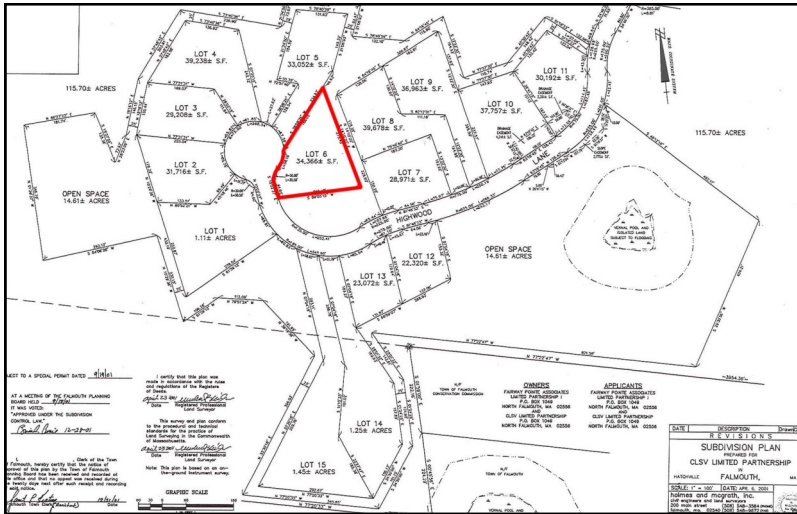

Jody@HartelRealty.com

• Greg Hartel

617-256-3169

Greg@HartelRealty.com

Ballymeade Estates

Ballymeade Estates and Country Club contains 1,000± acres of private subdivision located on Route 151, 7± miles south of the Bourne Bridge and just 1 mile from Route 28, points north and south. Route 151, the mid point to Falmouth Center, connects to Mashpee east and North Falmouth west. This private subdivision is in very close proximity to major highways, yet nestled in an area of secluded tree-lined privacy abutting conservation land.

Lot 6 Highwood Property Overview

The property is located on a quiet cul-de-sac in the highly sought after Ballymeade Estates. This subdivision consists of superior, luxurious homes with gated entrance and security, many amenities and breathtaking views from certain elevations of distance water views. There is a semi-private golf course which welcomes the public and a private golf course for members only, each with its own State of the Art Clubhouse.

Amenities include Swimming Pool, Health Club, Restaurants and Common Areas.

Lot 6 Highwood Property Details

Property Use:	Residential Single Family Parcel
Sale Price:	\$359,900
2017 Assessment:	\$226,300
Land Area:	.79 Acre
Association Fees:	\$1,100/Annual—Common Areas, Road Maintenance, Trash Removal, Gated Entrance and Security
Building Restrictions:	House Size Minimum 3,500 SF GLA
Covenants:	Restrictions—Yes
Amenities:	Clubhouse, Common Area, Pool, Health Club, Golf Course- additional Fees may apply

Assessor Map

Lot 6 Defined

The Golf Club of
Cape Cod Clubhouse

Satellite Map

Photographs

Photographs