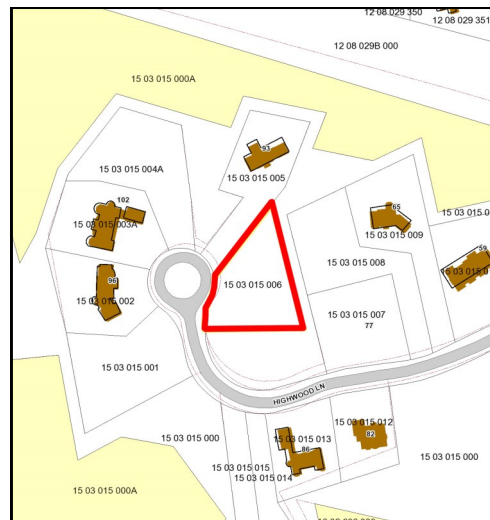

Jody@HartelRealty.com

• Greg Hartel

617-256-3169

Greg@HartelRealty.com

Ballymeade Estates

Ballymeade Estates and Country Club contains 1,000± acres of private subdivision located on Route 151, 7± miles south of the Bourne Bridge and just 1 mile from Route 28, points north and south. Route 151, the mid point to Falmouth Center, connects to Mashpee east and North Falmouth west. This private subdivision is in very close proximity to major highways, yet nestled in an area of secluded tree-lined privacy abutting conservation land.

Lot 6 Highwood Property Overview

The property is located on a quiet cul-de-sac in the highly sought after Ballymeade Estates. This subdivision consists of superior, luxurious homes with gated entrance and security, many amenities and breathtaking views from certain elevations of distance water views. There is a semi-private golf course which welcomes the public and a private golf course for members only, each with its own State of the Art Clubhouse.

Amenities include Swimming Pool, Health Club, Restaurants and Common Areas.

Lot 6 Highwood Property Details

Property Use:	Residential Single Family Parcel
Sale Price:	\$359,900
2017 Assessment:	\$226,300
Land Area:	.79 Acre
Association Fees:	\$1,100/Annual—Common Areas, Road Maintenance, Trash Removal, Gated Entrance and Security
Building Restrictions:	House Size Minimum 3,500 SF GLA
Covenants:	Restrictions—Yes
Amenities:	Clubhouse, Common Area, Pool, Health Club, Golf Course- additional Fees may apply

Assessor Map

Lot 6 Defined

The Golf Club of
Cape Cod Clubhouse

Satellite Map

Photographs

Photographs