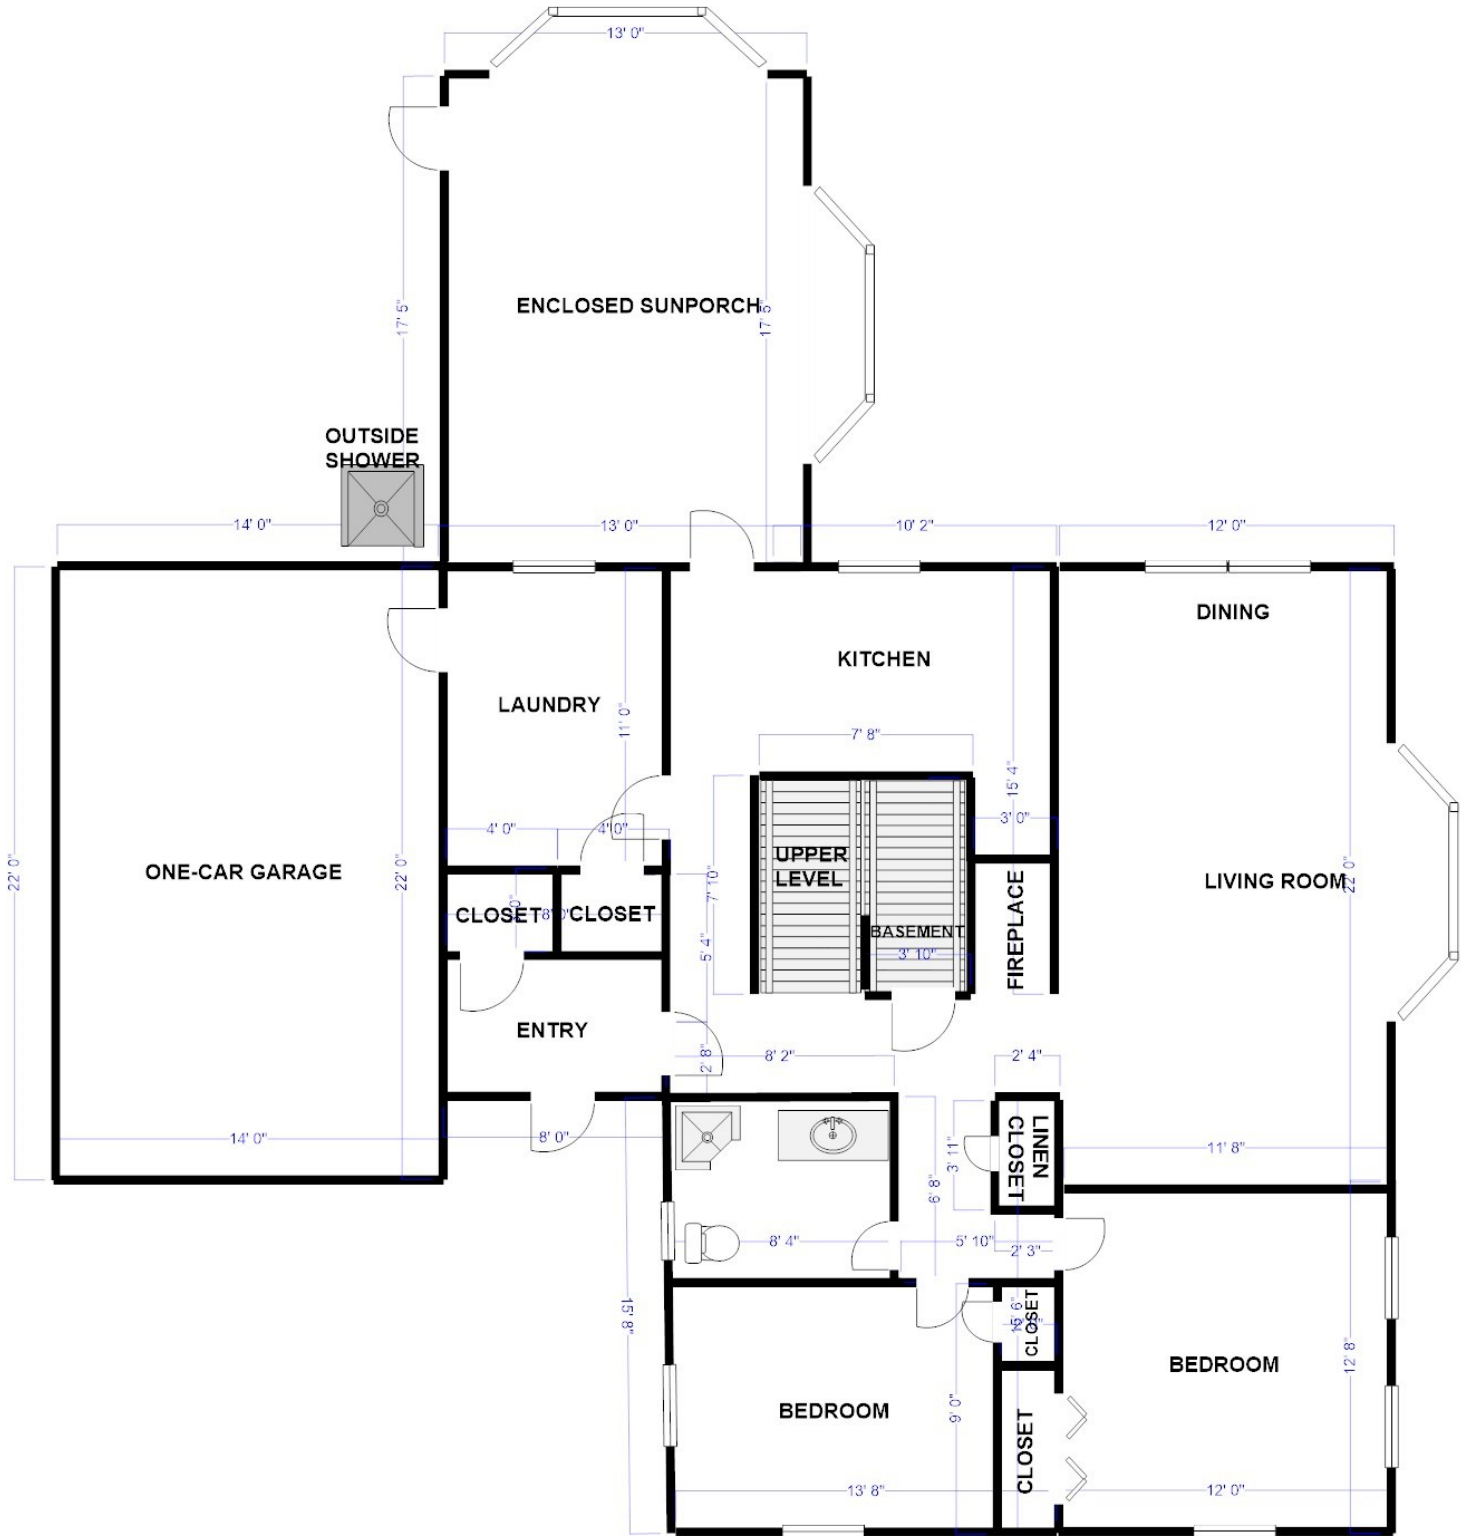

Property Details

- * **2,204± SF Living Area**
- * **Less than One Mile from Surf Drive Beach & Downtown Falmouth**
- * **7 Rooms/4 Bedrooms/2 Baths**
- * **Hardwood Floors Throughout**
- * **Enclosed Florida Room**
- * **Fireplace in Living Room**
- * **Bath on Both Levels**
- * **1-Car Attached Garage**
- * **.35± Acre Lot**
- * **Quiet Private Lot**
- * **Year Built 1980**

Bedroom

Interiors

Entry

Stairway to Upper Level

Bedroom

Interiors

Bedroom

Bedroom

**Laundry Room on
First Floor**

Interiors

Kitchen

**Enclosed Florida
Room**

**Stairway to Upper
Level**

Floorplans

HARTEL REALTY

Strategic Real Estate Services