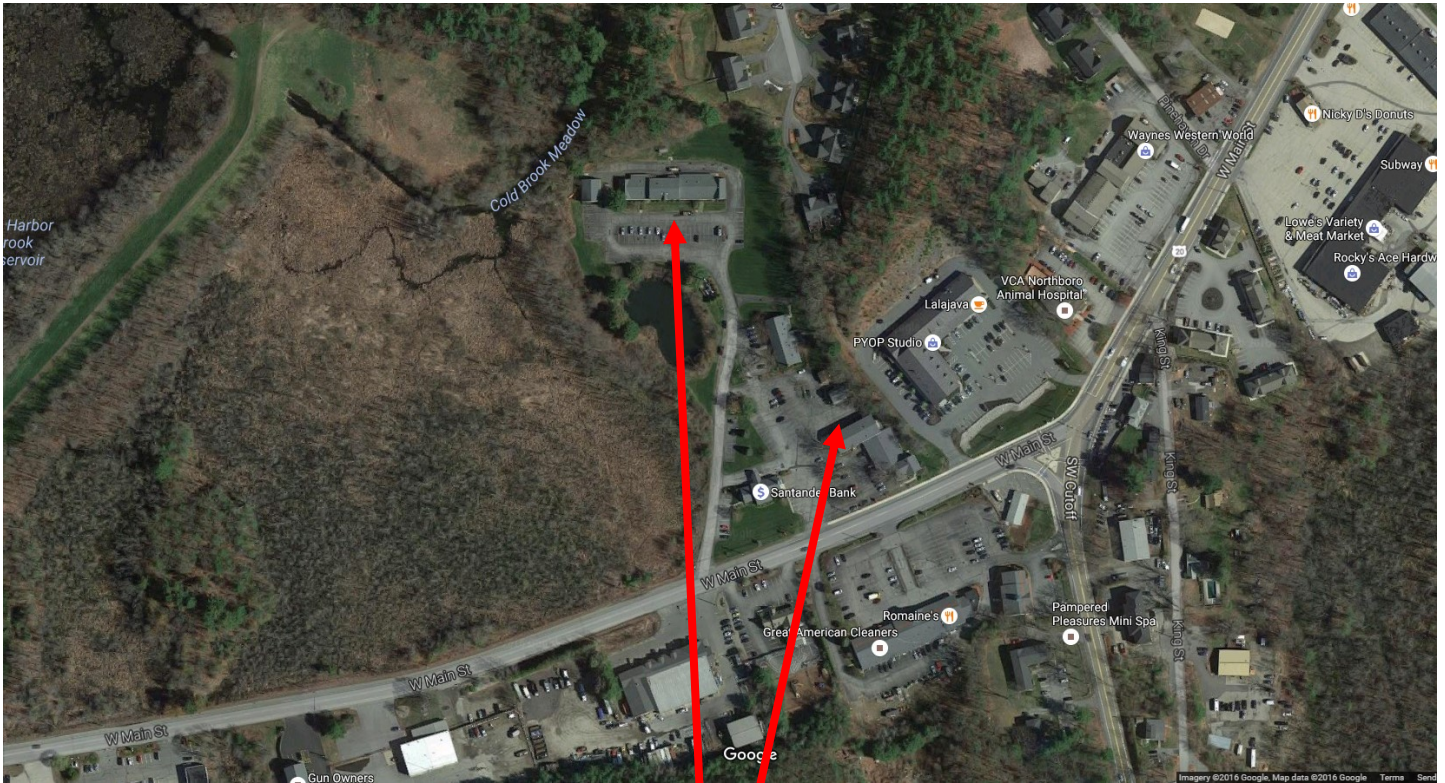

Satellite Map

300 West Main St